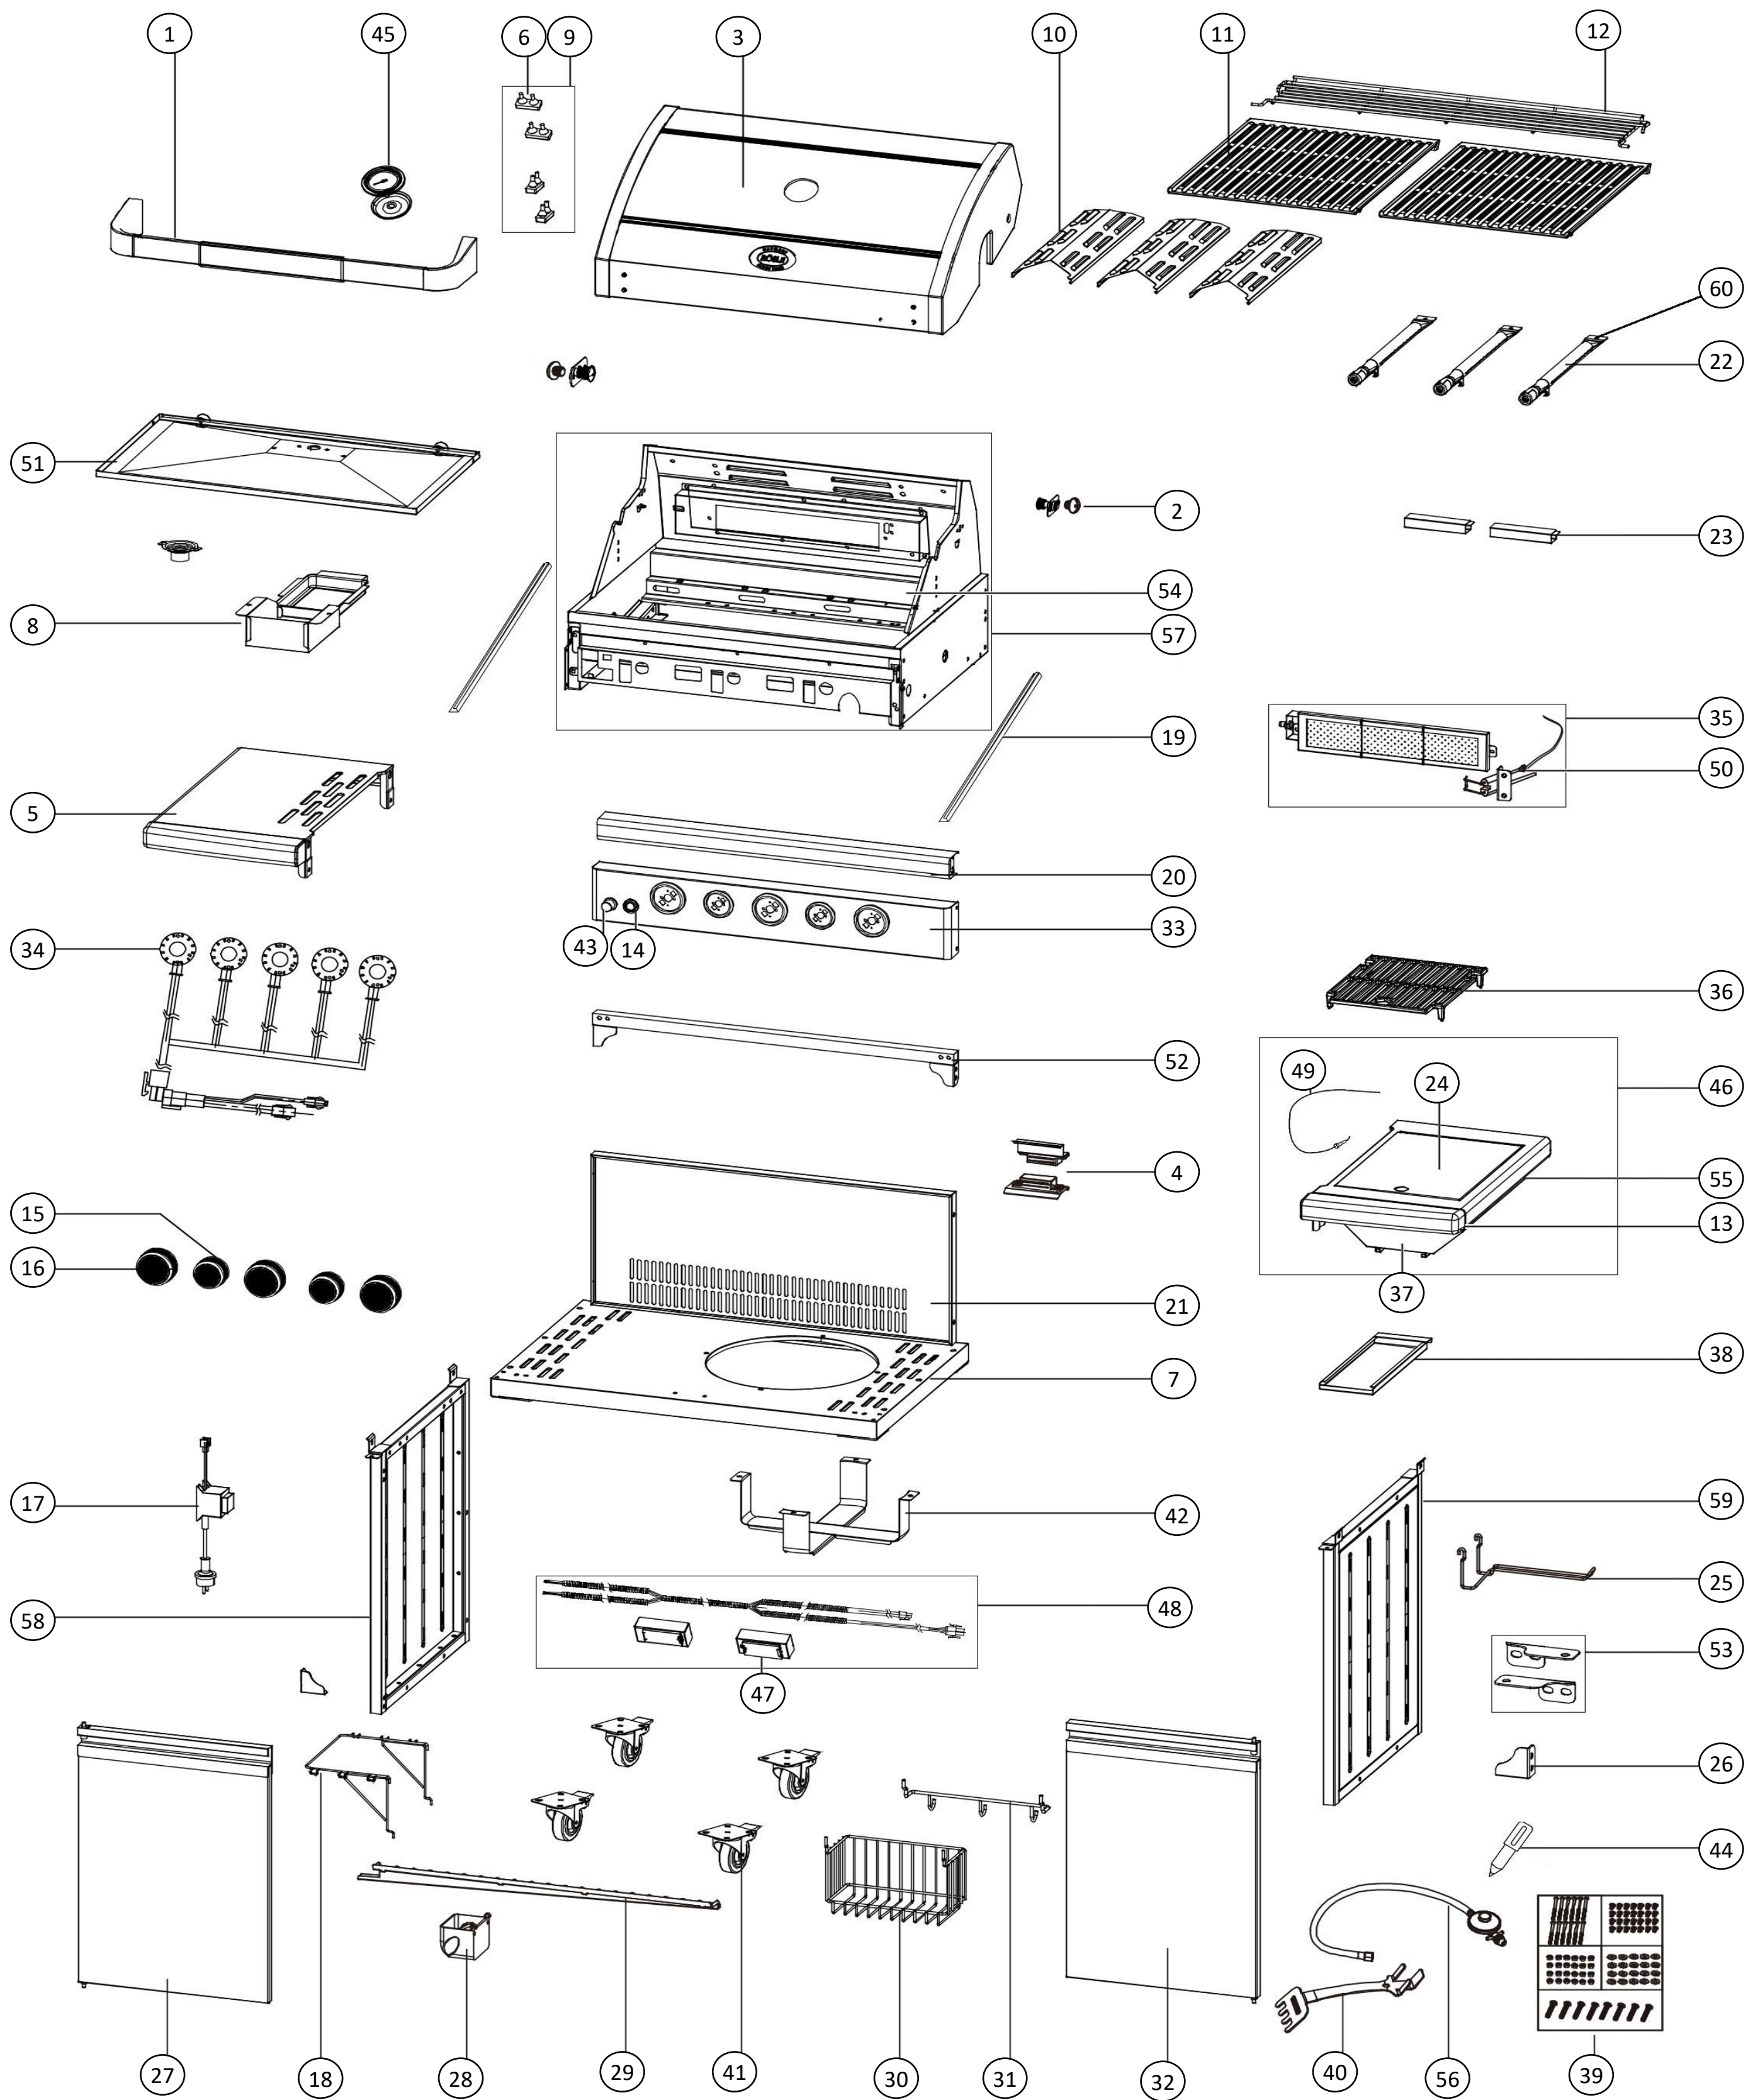

## Spare parts

25564 BBQ-Station MAGNUM PRO G3 50mbar black

Date: 2023-07-11

No.	Art. No.	Description
1	27554	Lid handle with grip G3 (matt black, incl. holder and screws)
2	27303	Lid hinge Set Magnum
3	27312	Lid Magnum G3/Pro G3 (w/o handle)
4	27304	Magnet f. door Magnum (incl. Holder)
5	27561	Side table left complete (mat black, for Magnum)
6	27314	Rubber feet for Lid Magnum (4 pces)
7	27350	Cabinet bottom panel Magnum G3 (black)
8	27332	Fat Tray Magnum (incl. Holder)
9	27333	Rubber foot for Lid Magnum (1 pce)
10	27334	Flame tamer Magnum (stainless steel)
11	27335	Grilling Grate Magnum G3 (cast iron 32 x 48 cm)
12	27336	Warming rack Magnum G3 (stainless steel)
13	27555	side shelf decor part (mat black, for Magnum)
14	27340	Light switch Magnum
15	27341	Turning knob Side Burner/Primezone Magnum (1 pce)
16	27342	Turning knob Magnum main burner (1 pce)
17	27343	Power Supply Magnum
18	27344	Rubbish bag holder
19	27346	Fat tray support bracket Magnum (1 pce)
20	27556	BBQ front decor part G3 (mat black, for Magnum)
21	27349	Cabinet back panel Magnum G3 (black)
22	27351	Stainless steel burner Magnum 50 mbar (1 pce)
23	27352	Cross lighter Magnum
24	27557	side burner lid (mat black, for Magnum)
25	27355	Paper towel holder Magnum
26	27357	Cabinet corner brace Magnum (1 pce)
27	27558	Left door G3 (mat black, for Magnum)
28	27359	Fettauffangschale FatDrip-System Magnum
29	27360	Fatdripsystem drain Magnum G3/Pro
30	27361	Sauce bottle wire rack Magnum
31	27362	Utensils holder Magnum (stainless steel)
32	27559	Right door G3 (mat black, for Magnum)
33	27317	Control panel Magnum Pro G3 (50 mbar incl. valve unit)
34	27323	Lighting set Magnum G4
35	27326	Back Burner Magnum Pro G3 (incl. ignition)
36	27375	Cast iron grid Magnum primezone
37	27376	Infrared burner Magnum Primezone (50 mbar)
38	27378	Fat tray Primezone Magnum
39	27379	Screw Set Magnum Pro G3
40	27382	Grilling Grate lifter Magnum
41	27383	Wheel Magnum
42	27384	Gas bottle bracket Magnum
43	27385	Igniton box
44	27437	Touch-up pencil Magnum (black-brown)
45	27439	Thermometer Magnum w. ring (incl. nut)
46	27560	Side table right complete, incl. Primezone (mat black, without grid, for Magnum Pro G3/G4-S)
47	27441	Inside lighting Magnum (incl. Bulbs (2 pces))
48	27442	Cable harness inside lighting Magnum G3 (w. light cover)
49	27449	Ignition prime zone Magnum G3/4 (w. isolation incl. Ignition finger)
50	27446	ignition cabel with isolation (for Backburner Magnum G3)
51	27450	Fat tray Magnum G3 (stainless steel with knob)
52	27455	Cabinet reinforcement rail Magnum G3
53	27457	Door arrest f. Magnum (2 pces w. screws)
54	27458	Burner unit Magnum Pro G3 (w/o burner)
55	27460	Nozze mounting support f. Magnum Pro
56	27461	Gas regulator w. built in safety valve Magnum (50mbar D/AT)
57	27462	Rear panel f. burner unit Magnum Pro G3 (incl. screws)
58	27529	Cabinet left side panel Magnum (black)
59	27528	Cabinet right side panel Magnum (black)
60	27600	Bolt with split pin Magnum for burner fixation